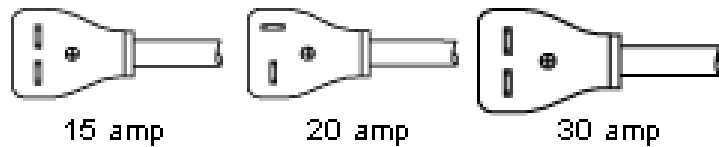

## Power Cord Plugs

250V Rating Power Cord Plugs  
NEMA 6 Configuration

277V Rating Power Cord Plugs  
NEMA 7 Configuration